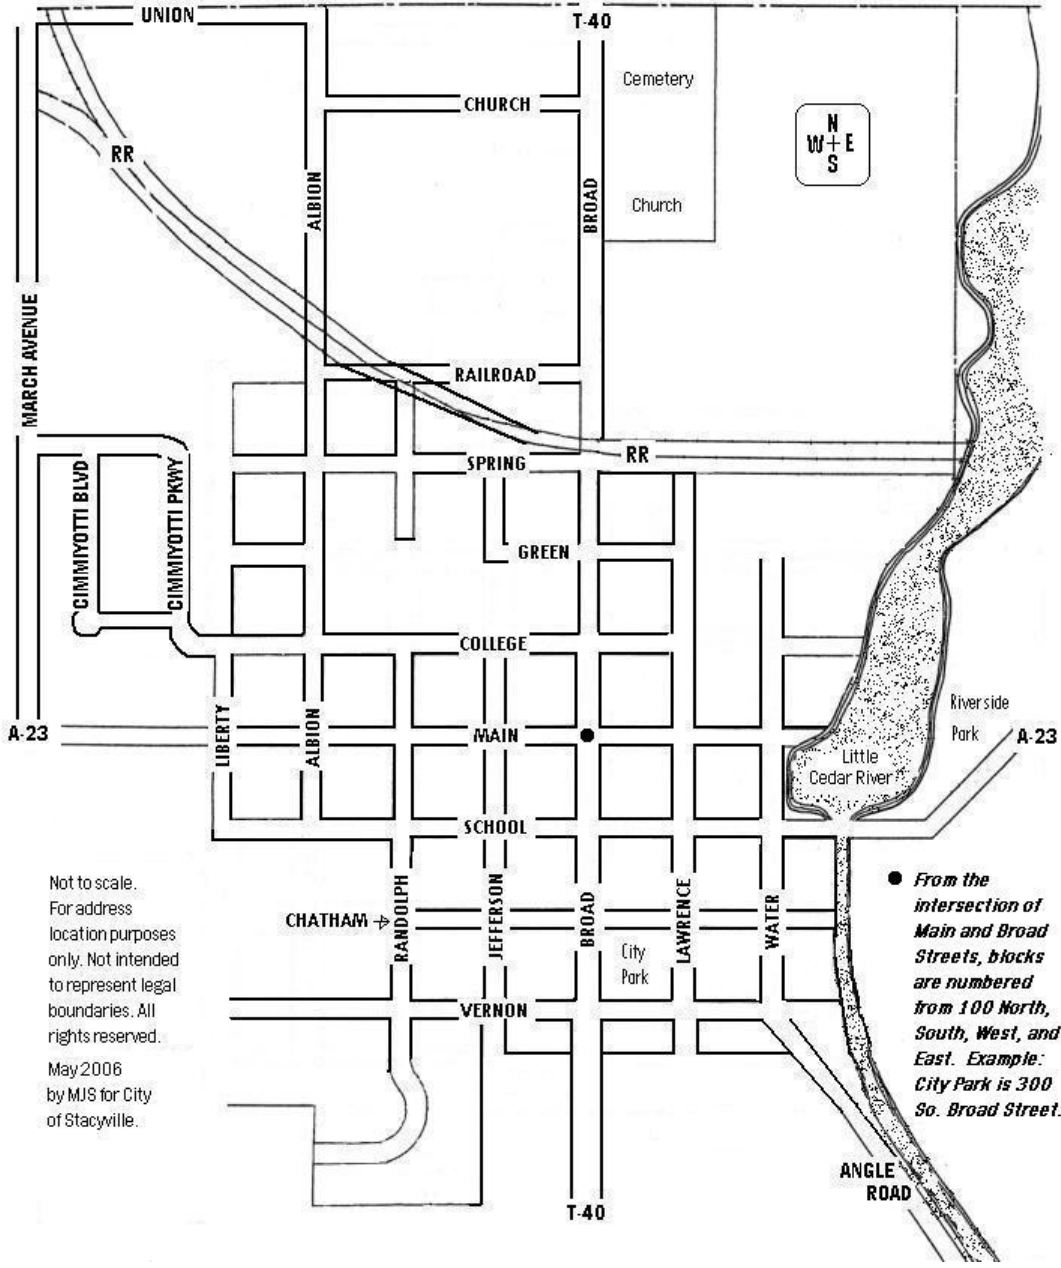

STACYVILLE, IOWA 50476

Street Map

Not to scale.
For address
location purposes
only. Not intended
to represent legal
boundaries. All
rights reserved.
May 2006
by MJS for City
of Stacyville.

● From the
intersection of
Main and Broad
Streets, blocks
are numbered
from 100 North,
South, West, and
East. Example:
City Park is 300
So. Broad Street.